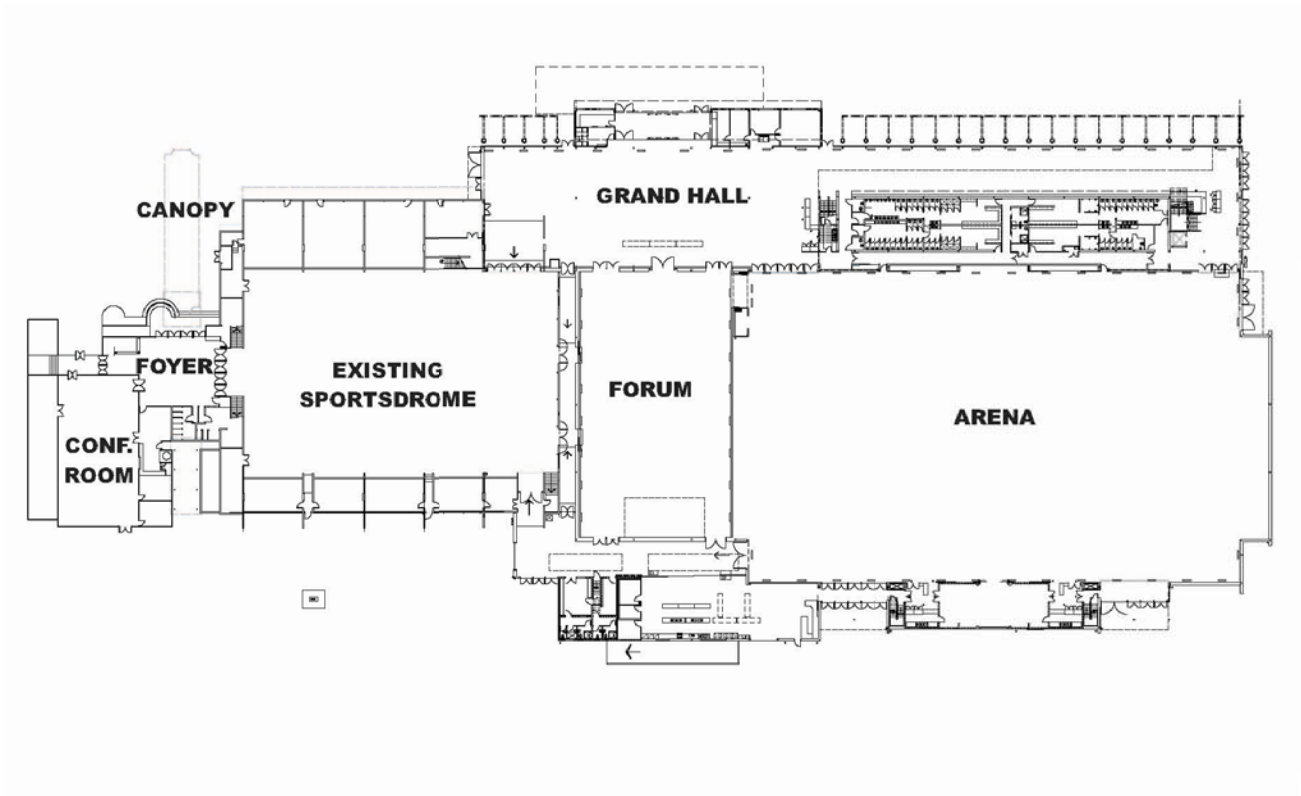

Rotorua Energy Events Centre

Level One & Mezzanine Floor

For more information contact
Events & Venues **Rotorua**
P +64 7 349 5141
E eventsandvenues@rdc.govt.nz
W www.eventsandvenues.co.nz