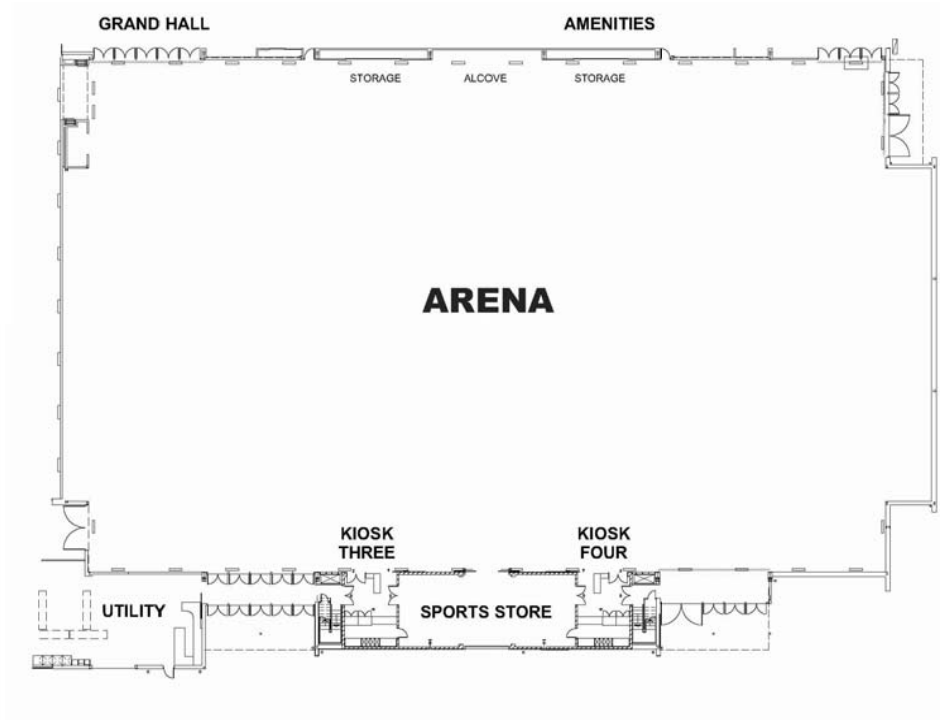

Rotorua Energy Events Centre

Unison Arena

For more information contact
Events & Venues **Rotorua**
P +64 7 349 5141
E eventsandvenues@rdc.govt.nz
W www.eventsandvenues.co.nz