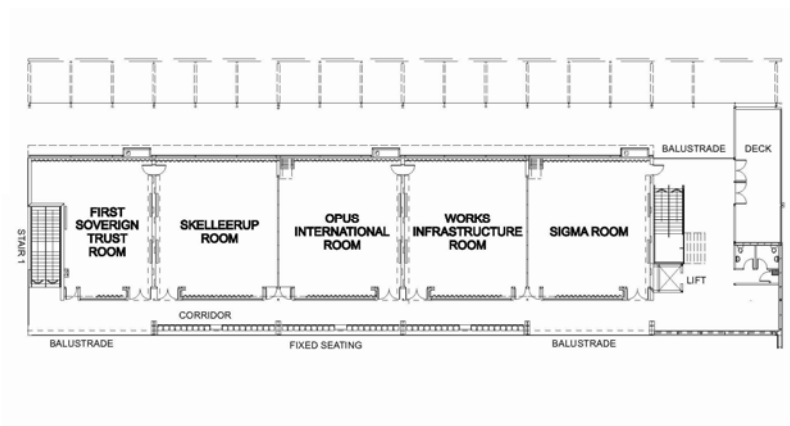

Rotorua Energy Events Centre

Level One & Mezzanine Floor

For more information contact
Events & Venues **Rotorua**
P +64 7 349 5141
E eventsandvenues@rdc.govt.nz
W www.eventsandvenues.co.nz